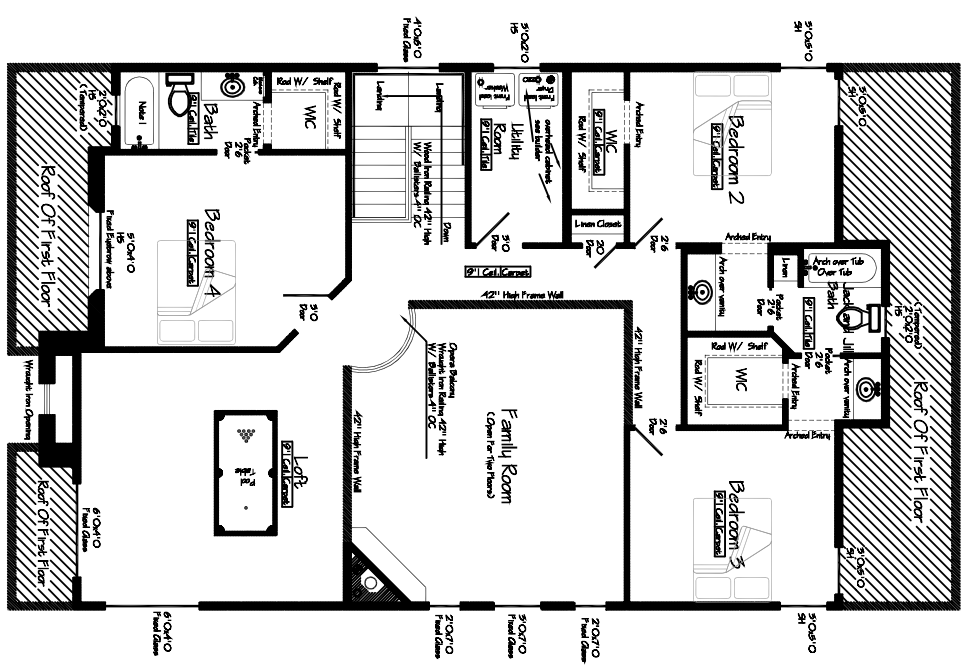

1st Floor

2nd Floor

9009 Obsidian St. NE

Heated Area

1st Floor 1596 Total Heated 2729

2nd Floor 1555

Basement

Garage 216 / 5835

Front Porch 26

Back Porch 102

Deck

Total Living Area 3456